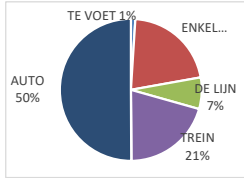

Campus Coupure