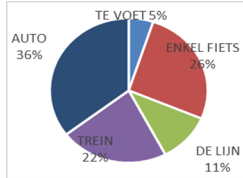

Campus Coupure