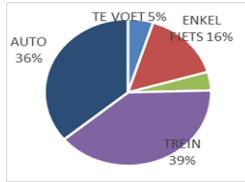

Campus
Kortrijk