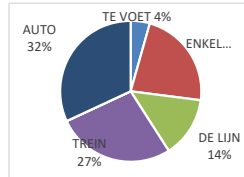

Sint-Pietersplein

Campus Dunant

Tech Lane Science Park campus A

Site Heymans, UZGent

Campus Aula

Site Heymans,
Farmacie

Campus
Proeftuinstraat

Plateau-Rozier