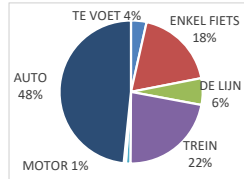

Sint-Pietersplein

Campus Dunant

Tech Lane Science Park campus A

Site Heymans, UZGent

Campus Aula

Site Heymans,
Farmacie

Campus
Proeftuinstraat

Plateau-Rozier