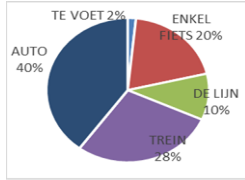

Sint-Pietersplein

Campus Dunant

Tech Lane Science Park campus A

Site Heymans, UZGent

Campus Aula

Site Heymans,
Farmacie

Campus
Proeftuinstraat

Plateau-Rozier