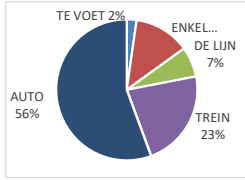

Sint-Pietersplein

Campus Dunant

Tech Lane Science Park campus A

Site Heymans, UZGent

Campus Aula

Site Heymans,
Farmacie

Campus
Proeftuinstraat

Plateau-Rozier