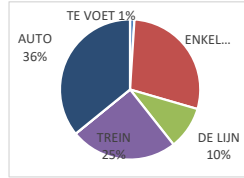

Campus Coupure