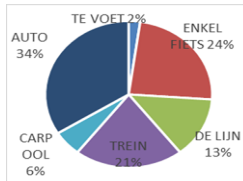

Campus Sterre