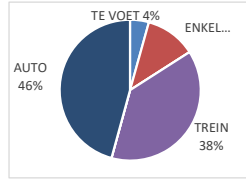

Campus
Kortrijk