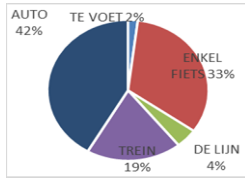

Sint-Pietersplein

Campus Dunant

Tech Lane Science Park campus A

Site Heymans, UZGent

Campus Aula

Site Heymans,
Farmacie

Campus
Proeftuinstraat

Plateau-Rozier