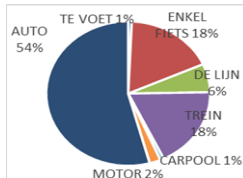

Sint-Pietersplein

Campus Dunant

Tech Lane Science Park campus A

Site Heymans, UZGent

Campus Aula

Site Heymans,
Farmacie

Campus
Proeftuinstraat

Plateau-Rozier