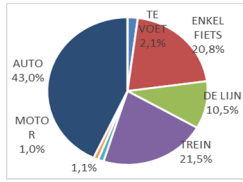

2014

2017

2019

2023

UGent