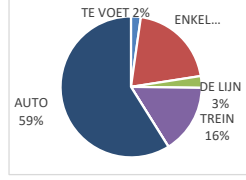

Watersportlaan