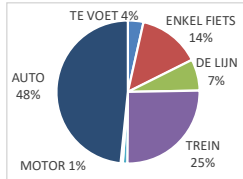

Sint-Pietersplein

Campus Dunant

Tech Lane Science Park campus A

Site Heymans, UZGent

Campus Aula

Site Heymans,
Farmacie

Campus
Proeftuinstraat

Plateau-Rozier