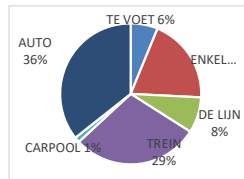

Sint-Pietersplein

Campus Dunant

Tech Lane Science Park campus A

Site Heymans, UZGent

Campus Aula

Site Heymans,
Farmacie

Campus
Proeftuinstraat

Plateau-Rozier