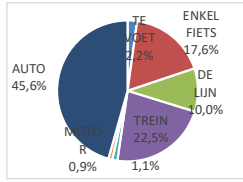

2014

2017

2019

2023

UGent