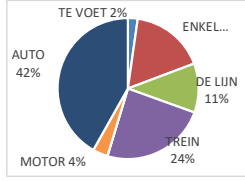

Site Heymans,
Farmacie

Campus
Proeftuinstraat

Plateau-Rozier

Campus
Kortrijk

Blandijn

Watersportlaan

Campus
Diergeneeskun
de

Campus
Ledeganck

Campus
Schoonmeerse
n

et Pand