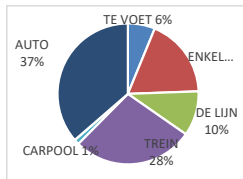

Sint-Pietersplein

Campus Dunant

Tech Lane Science Park campus A

Site Heymans, UZGent

Campus Aula

Site Heymans,
Farmacie

Campus
Proeftuinstraat

Plateau-Rozier