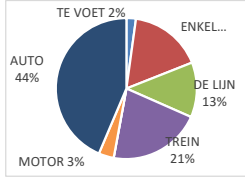

Site Heymans,
Farmacie

Campus
Proeftuinstraat

Plateau-Rozier

Campus
Kortrijk

Blandijn

Watersportlaan

Campus
Diergeneeskun
de

Campus
Ledeganck

Campus
Schoonmeerse
n

et Pand