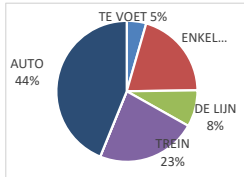

Sint-Pietersplein

Campus Dunant

Tech Lane Science Park campus A

Site Heymans, UZGent

Campus Aula

Site Heymans,
Farmacie

Campus
Proeftuinstraat

Plateau-Rozier