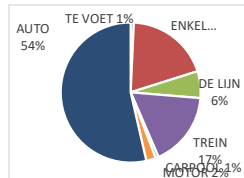

Sint-Pietersplein

Campus Dunant

Tech Lane Science Park campus A

Site Heymans, UZGent

Campus Aula

Site Heymans,
Farmacie

Campus
Proeftuinstraat

Plateau-Rozier