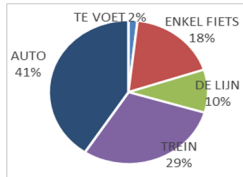

Sint-Pietersplein

Campus Dunant

Tech Lane Science Park campus A

Site Heymans, UZGent

Campus Aula

Site Heymans,
Farmacie

Campus
Proeftuinstraat

Plateau-Rozier