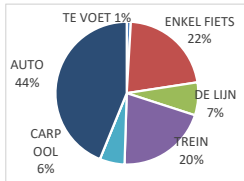

Campus Sterre