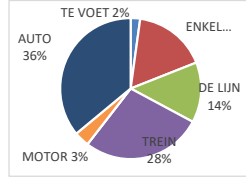

Site Heymans,
Farmacie

Campus
Proeftuinstraat

Plateau-Rozier

Campus
Kortrijk

Blandijn

Watersportlaan

Campus
Diergeneeskun
de

Campus
Ledeganck

Campus
Schoonmeerse
n

et Pand