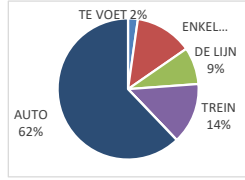

Watersportlaan