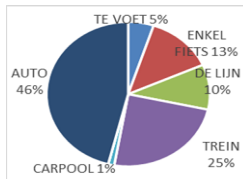

Sint-Pietersplein

Campus Dunant

Tech Lane Science Park campus A

Site Heymans, UZGent

Campus Aula

Site Heymans,
Farmacie

Campus
Proeftuinstraat

Plateau-Rozier