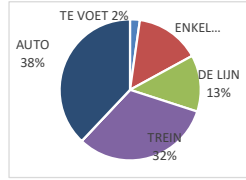

Sint-Pietersplein

Campus Dunant

Tech Lane Science Park campus A

Site Heymans, UZGent

Campus Aula

Site Heymans,
Farmacie

Campus
Proeftuinstraat

Plateau-Rozier