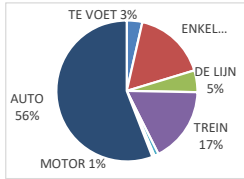

Sint-Pietersplein

Campus Dunant

Tech Lane Science Park campus A

Site Heymans, UZGent

Campus Aula

Site Heymans,
Farmacie

Campus
Proeftuinstraat

Plateau-Rozier