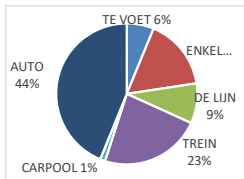

Sint-Pietersplein

Campus Dunant

Tech Lane Science Park campus A

Site Heymans, UZGent

Campus Aula

Site Heymans,
Farmacie

Campus
Proeftuinstraat

Plateau-Rozier