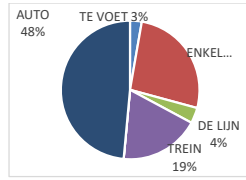

Sint-Pietersplein

Campus Dunant

Tech Lane Science Park campus A

Site Heymans, UZGent

Campus Aula

Site Heymans,
Farmacie

Campus
Proeftuinstraat

Plateau-Rozier