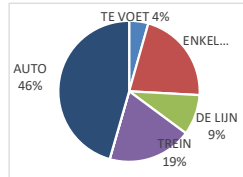

Sint-Pietersplein

Campus Dunant

Tech Lane Science Park campus A

Site Heymans, UZGent

Campus Aula

Site Heymans,
Farmacie

Campus
Proeftuinstraat

Plateau-Rozier