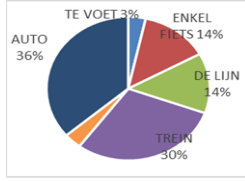

Site Heymans,
Farmacie

Campus
Proeftuinstraat

Plateau-Rozier

Campus
Kortrijk

Blandijn

Watersportlaan

Campus
Diergeneeskun
de

Campus
Ledeganck

Campus
Schoonmeerse
n

et Pand