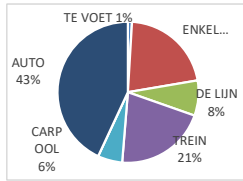

Campus Sterre