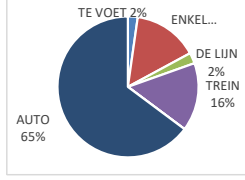

Watersportlaan