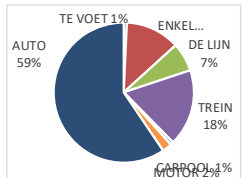

Sint-Pietersplein

Campus Dunant

Tech Lane Science Park campus A

Site Heymans, UZGent

Campus Aula

Site Heymans,
Farmacie

Campus
Proeftuinstraat

Plateau-Rozier