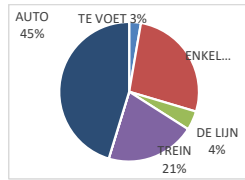

Sint-Pietersplein

Campus Dunant

Tech Lane Science Park campus A

Site Heymans, UZGent

Campus Aula

Site Heymans,
Farmacie

Campus
Proeftuinstraat

Plateau-Rozier