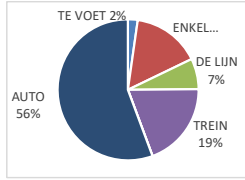

Sint-Pietersplein

Campus Dunant

Tech Lane Science Park campus A

Site Heymans, UZGent

Campus Aula

Site Heymans,
Farmacie

Campus
Proeftuinstraat

Plateau-Rozier