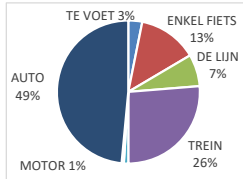

Sint-Pietersplein

Campus Dunant

Tech Lane Science Park campus A

Site Heymans, UZGent

Campus Aula

Site Heymans,
Farmacie

Campus
Proeftuinstraat

Plateau-Rozier