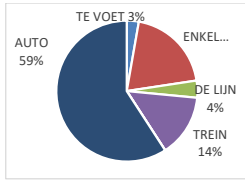

Sint-Pietersplein

Campus Dunant

Tech Lane Science Park campus A

Site Heymans, UZGent

Campus Aula

Site Heymans,
Farmacie

Campus
Proeftuinstraat

Plateau-Rozier