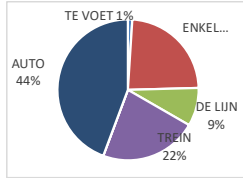

Campus Coupure