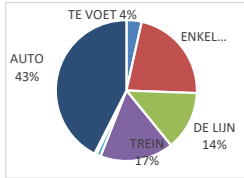

Sint-Pietersplein

Campus Dunant

Tech Lane Science Park campus A

Site Heymans, UZGent

Campus Aula

Site Heymans,
Farmacie

Campus
Proeftuinstraat

Plateau-Rozier