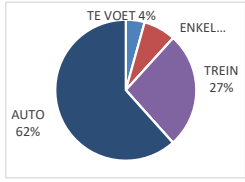

Campus
Kortrijk