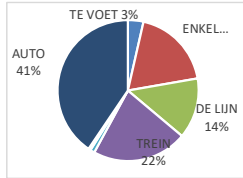

Sint-Pietersplein

Campus Dunant

Tech Lane Science Park campus A

Site Heymans, UZGent

Campus Aula

Site Heymans,
Farmacie

Campus
Proeftuinstraat

Plateau-Rozier