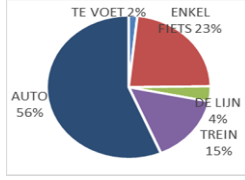

Watersportlaan