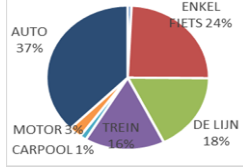

Sint-Pietersplein

Campus Dunant

Tech Lane Science Park campus A

Site Heymans, UZGent

Campus Aula

Site Heymans,
Farmacie

Campus
Proeftuinstraat

Plateau-Rozier