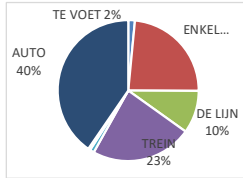

Sint-Pietersplein

Campus Dunant

Tech Lane Science Park campus A

Site Heymans, UZGent

Campus Aula

Site Heymans,
Farmacie

Campus
Proeftuinstraat

Plateau-Rozier