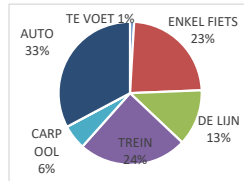

Campus Sterre