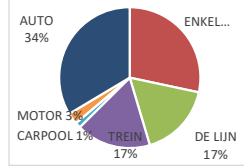

Sint-Pietersplein

Campus Dunant

Tech Lane Science Park campus A

Site Heymans, UZGent

Campus Aula

Site Heymans,
Farmacie

Campus
Proeftuinstraat

Plateau-Rozier