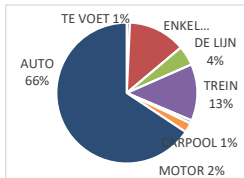

Sint-Pietersplein

Campus Dunant

Tech Lane Science Park campus A

Site Heymans, UZGent

Campus Aula

Site Heymans,
Farmacie

Campus
Proeftuinstraat

Plateau-Rozier