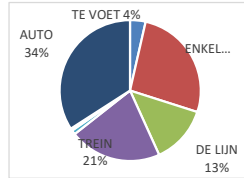

Sint-Pietersplein

Campus Dunant

Tech Lane Science Park campus A

Site Heymans, UZGent

Campus Aula

Site Heymans,
Farmacie

Campus
Proeftuinstraat

Plateau-Rozier