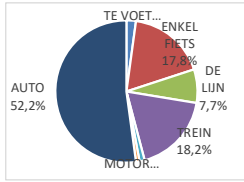

2014

2017

2019

2023

UGent